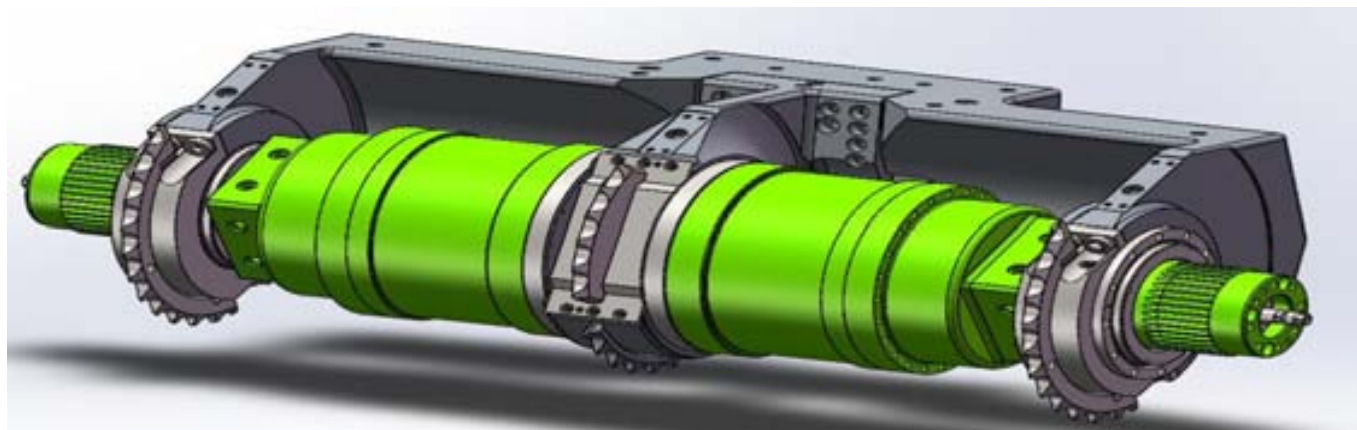

截割齿轮箱/CUTTER GEARBOX