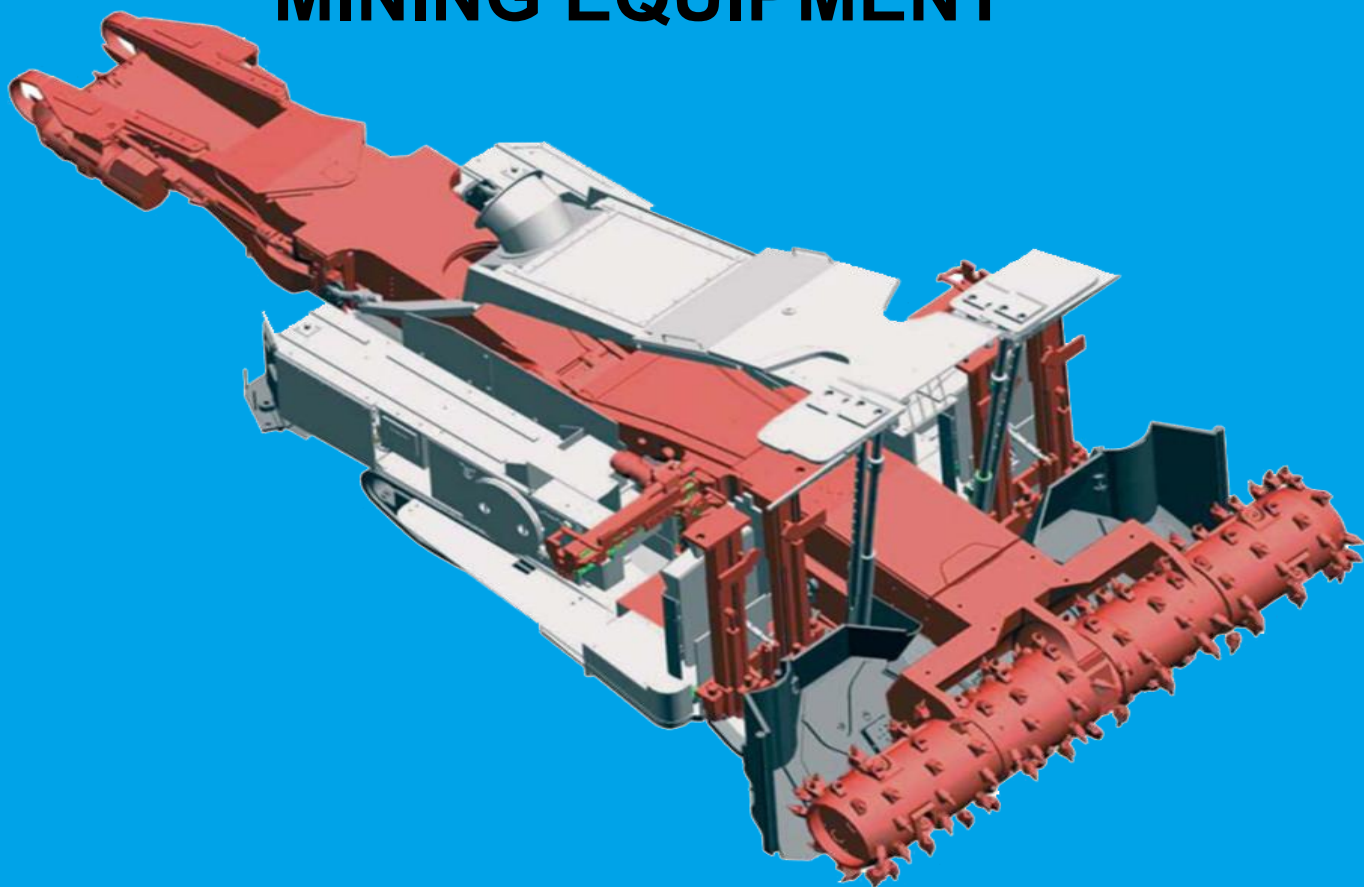

信远矿山/Xinyuan

ABM20/MB670/MB670-1

掘锚机专业化备件支持  
**PROFESSIONAL FOR  
SPARE PARTS OF  
MINING EQUIPMENT**

专业的备件供应商：

We are professional spare parts manufacturer of Bolter Miner, Mobile Bolter and Roadheaders. We provide parts with